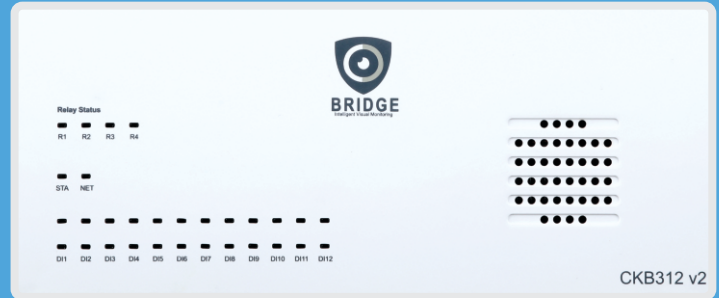

CHeKT 12 Channel Video Control Panel

12 Channel Video Control Panel

- 12 Video Channels/Video Alarm Zones
- Live Audio Control - IP & Analog Audio
- Encrypted IP Video Communicator
- Real-time Video Alarms & Notifications
- Arming & Scheduling Control of Video Alarm Zones
- Integration with AI Cameras and AI Server Platforms

12 Video Alarm Zones

The CHeKT Video Control Panel turns cameras with analytics into alarm detection zones.

Central Station Integration

Communicates CID video alarm codes into 24/7 video command centers for a real-time video

Specifications

GENERAL	
Model	CKB312v2
Audio Output	(3.5mm) Line Output (non-amplified) & IP Audio
Reset Button	Factory Reset
USB Ports	2 x USB2.0 type A + 2 x USB3.0 type A
LEDS	
Status	Bridge Power – On (Armed Status – Red[Armed] Green[Disarmed])
Net	Network Connection Indicator
Channel Zones	Digital Input Indicators (Red – Alarm, Off – Normal)
OPERATIONAL	
Video Analytics Support	ONVIF Event Messaging Protocol
Event Triggers	ONVIF Event Topics, Integrated AI Systems and API Triggers
Alarm Events	Transmitted via IP to Central Station Automation and VMS Software
Audio Out	Supports IP based audio speakers with ONVIF audio and analog audio out
Central Station Monitoring	CID Signaling, Encrypted Communication, Live Video Monitoring, Live Audio Broadcasts, Two-way Audio, (Remote Relay Control with additional hardware).